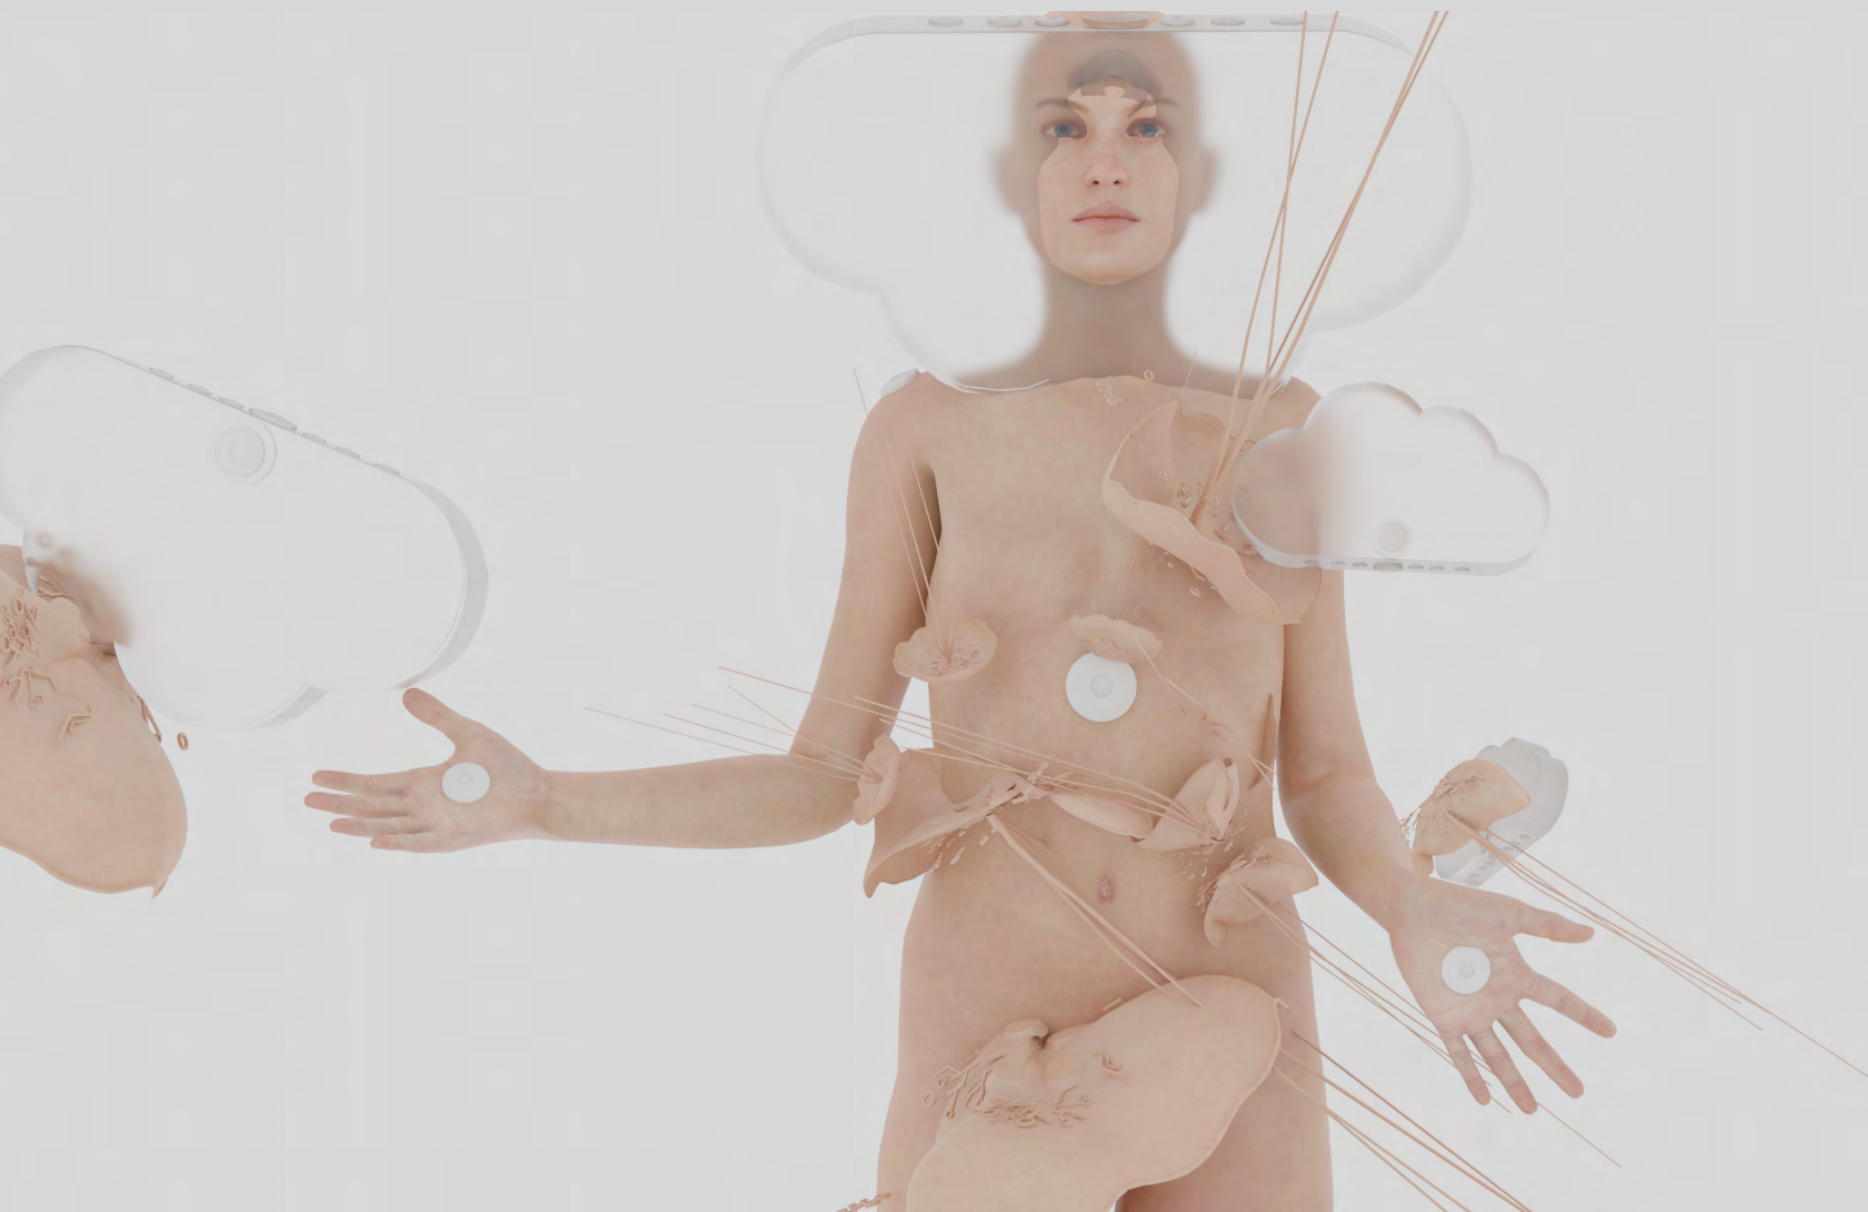

DELTA
sandrine deumier 2020

DELTA

- If everything is connected, everything is vulnerable

VR installation

Year of creation : 2020

Duration : 05'150'

Silent

Synopsis :

This project attempts to explore / anticipate processes of technological witchcraft. By imagining future technological tools centered on phenomena of empathy and inter-connections between species, it proposes to invent forms of multi-consciousness and strategies for reappropriating animist imaginaries.

If everything is connected,
everything is vulnerable

Technical rider

360° video | Resolution : 4K | Duration : 05:50 (in loop) | Silent

Material provided by the event producer :

- 1 Vive / similar equipment + 1 computer
(Computer requirements : <https://www.vive.com/tw/ready>)