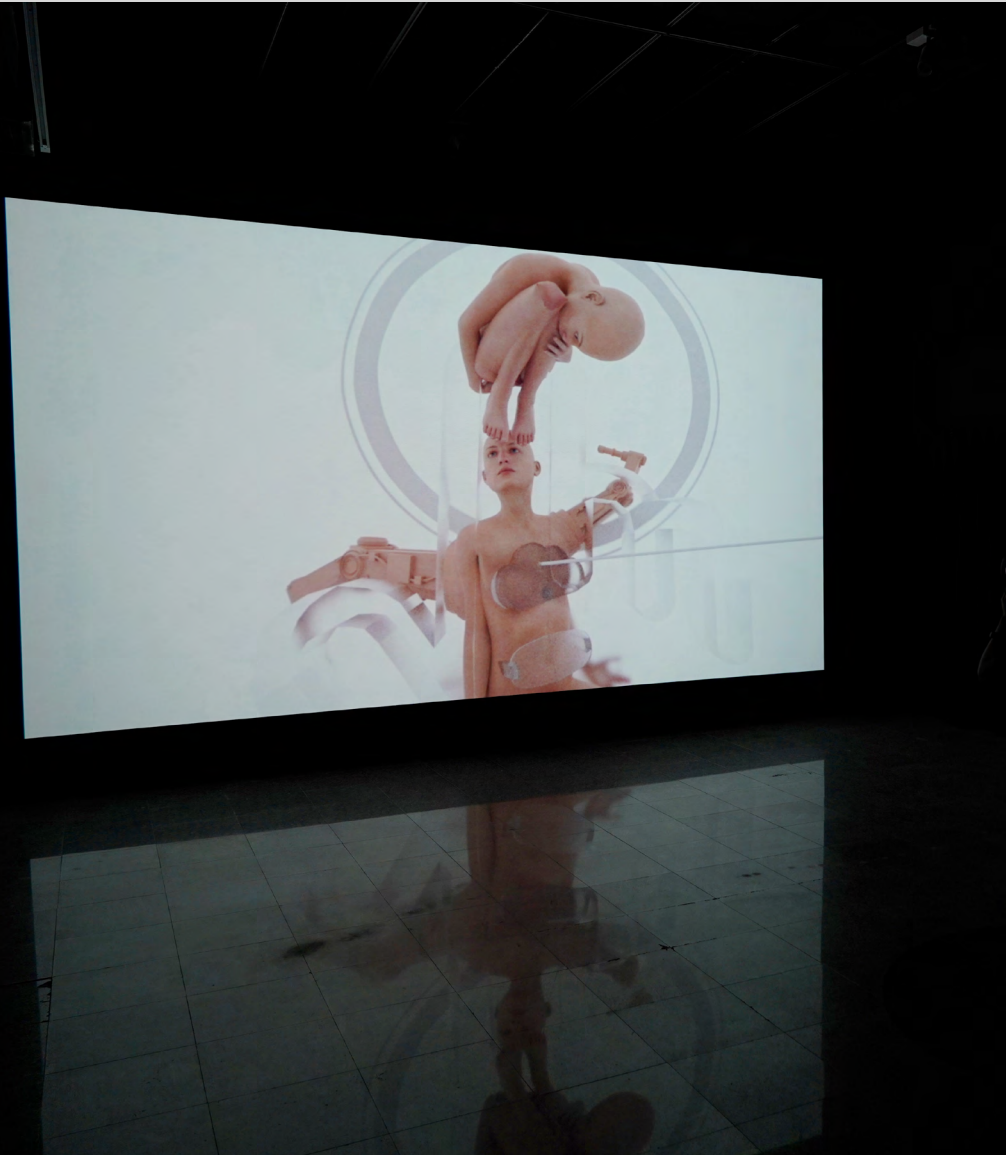

DELTA
sandrine deumier 2020

DELTA

- If everything is connected, everything is vulnerable

VR installation

Year of creation : 2020

Duration : 05'150'

Silent

Synopsis :

This project attempts to explore / anticipate processes of technological witchcraft. By imagining future technological tools centered on phenomena of empathy and inter-connections between species, it proposes to invent forms of multi-consciousness and strategies for reappropriating animist imaginaries.

If everything is connected,
everything is vulnerable

Technical rider

360° video | Resolution : 4K | Duration : 05:50 (in loop) | Silent

Material provided by the event producer :

- 1 Vive / similar equipment + 1 computer
(Computer requirements : <https://www.vive.com/tw/ready>)